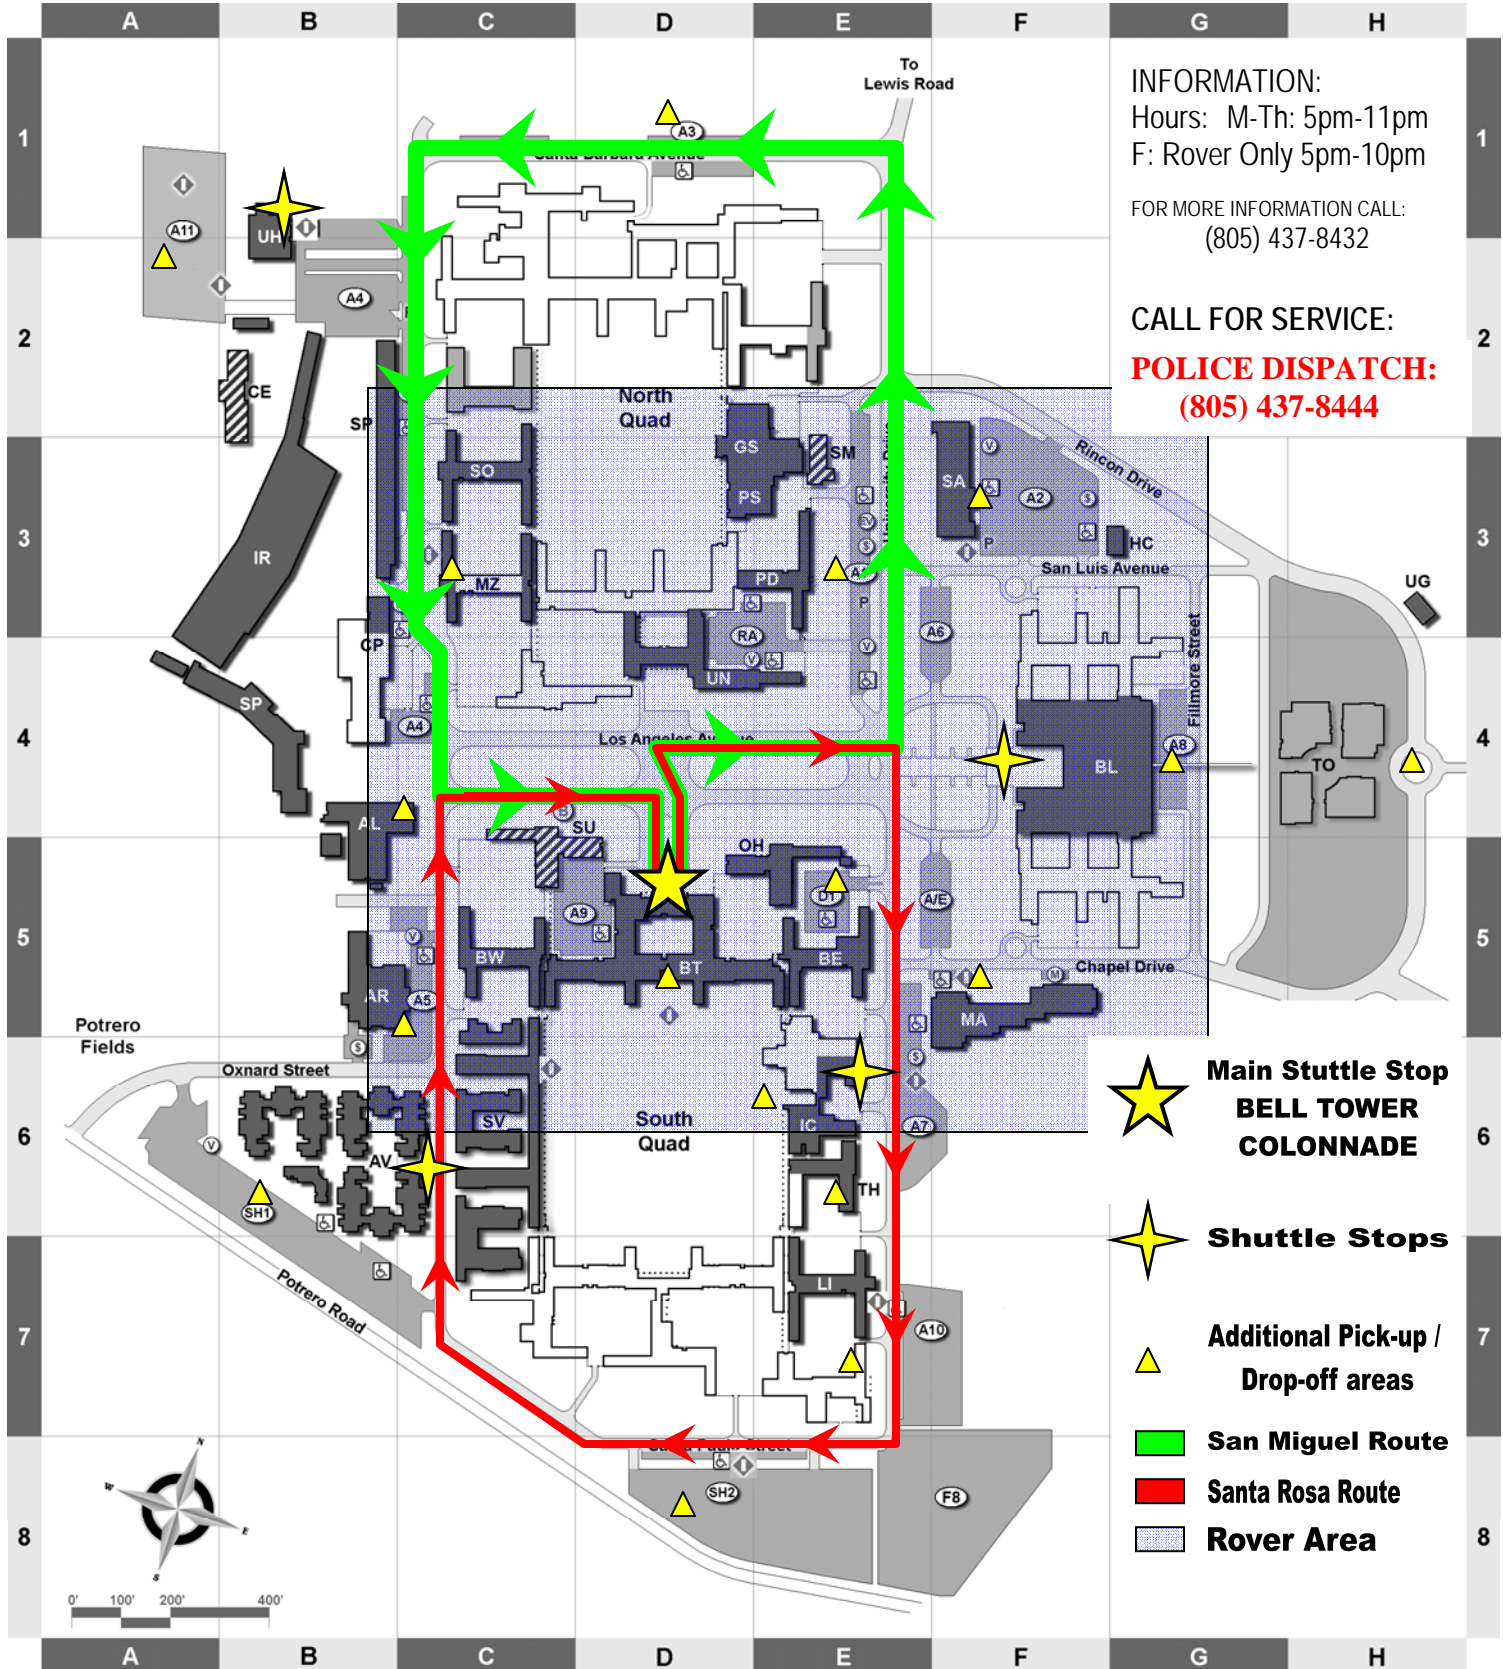

CAMPUS SAFETY

Department of Public Safety

Transportation and Parking Services

ESCORT ROUTE MAP

INFORMATION:
 Hours: M-Th: 5pm-11pm
 F: Rover Only 5pm-10pm

FOR MORE INFORMATION CALL:
 (805) 437-8432

CALL FOR SERVICE:
POLICE DISPATCH:
(805) 437-8444

-  **Main Shuttle Stop**
BELL TOWER
COLONNADE
-  **Shuttle Stops**
-  **Additional Pick-up / Drop-off areas**
-  **San Miguel Route**
-  **Santa Rosa Route**
-  **Rover Area**